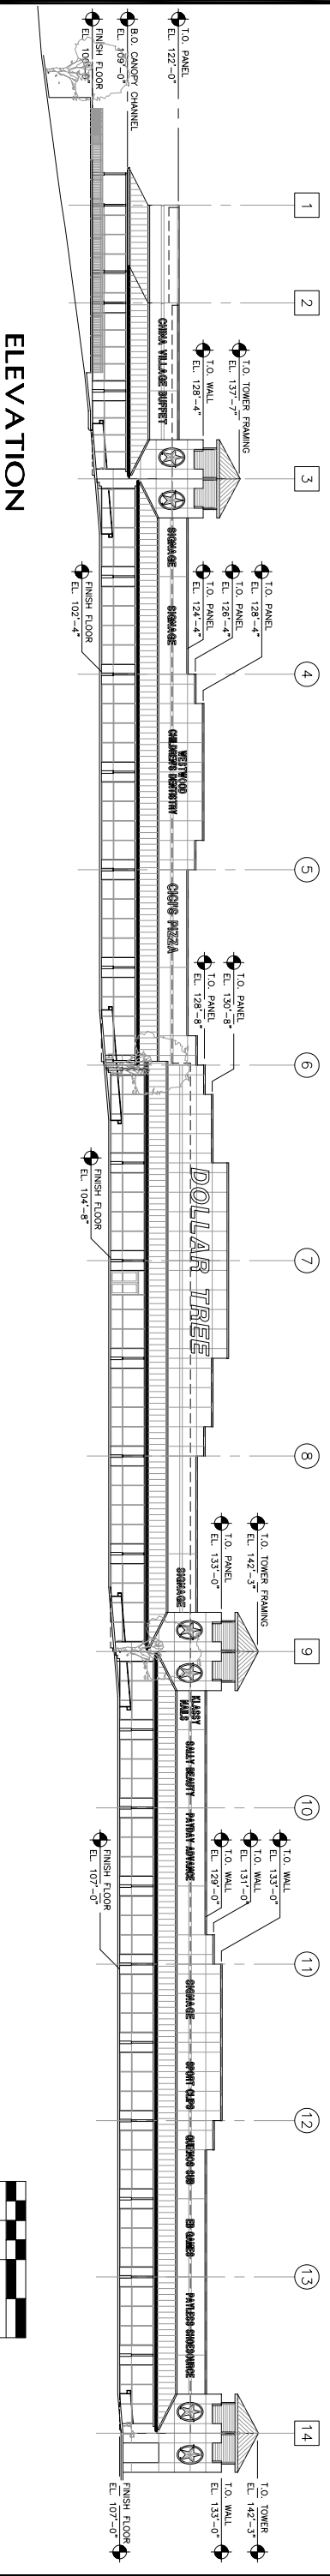

FLOOR PLAN

ELEVATION

WESTWOOD VISTA SHOPPING CENTER

6511 W. LOOP 1604 N. & CULEBRA ROAD
WESTWOOD VISTA SHOPPING CENTER, LTD.

SAN ANTONIO, TEXAS