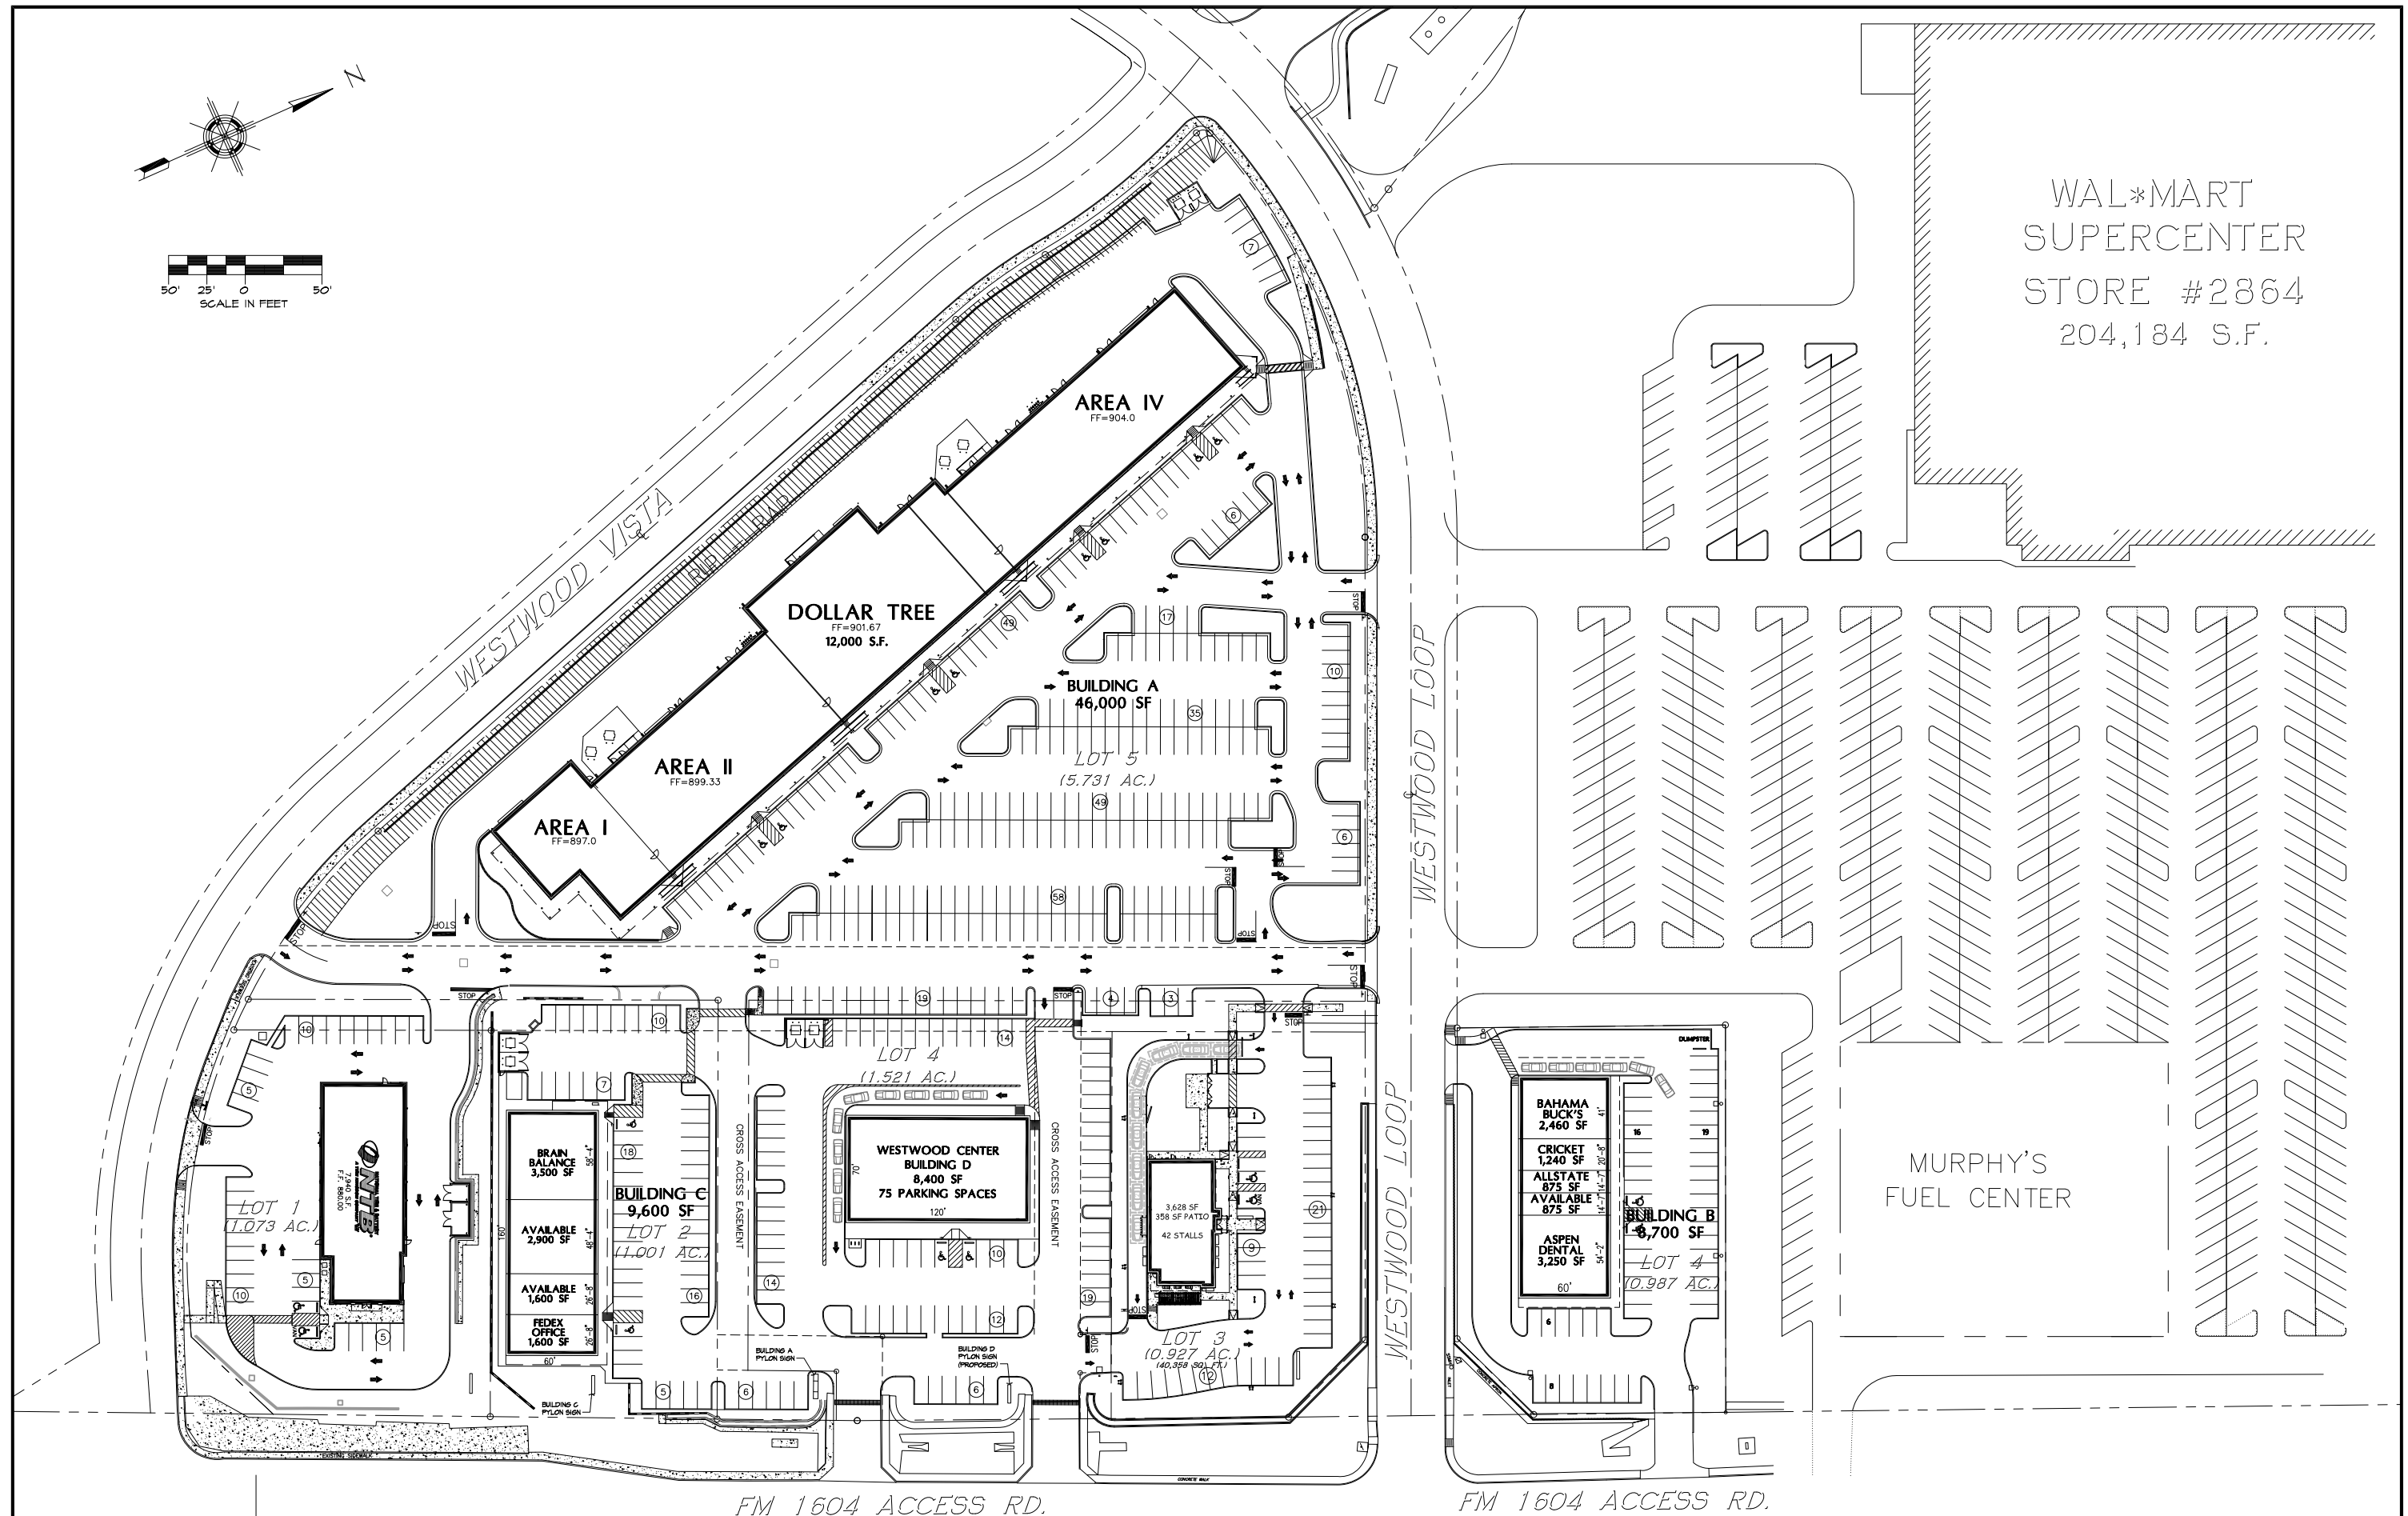

WAL*MART
SUPERCENTER
STORE #2864
204,184 S.F.

WESTWOOD VISTA SHOPPING CENTER

6511 LOOP 1604 @ CULEBRA ROAD

CITY OF SAN ANTONIO, TEXAS

JUNE 24, 2017